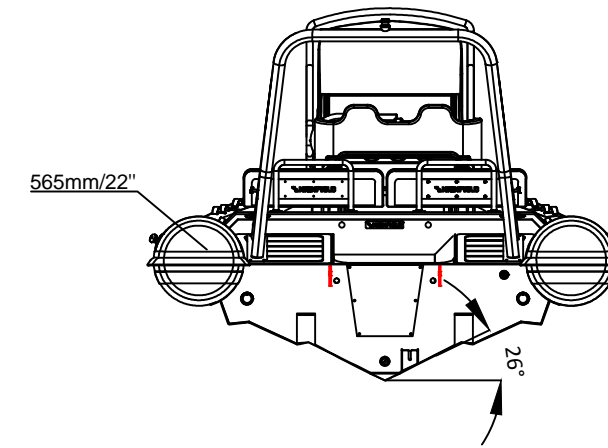

2023 SPORT 700

SPECIFICATIONS

SPECIFICATIONS AND MAXIMUM CAPACITIES (Subject to change without notice. Tolerances: dimensions ±2.5%, weights ±5%)

MODEL	ISO 6185 PART	ISO 6185	Passengers		#	Weight		Shaft	Outboard Engine		Sundeck		Rollbar		Tow post		Fuel tank Capacity		Wet Weight (Approximate) 250HP (186.5KW) +Fuel		AIR CHAMBERS	Pressure					
			KG	LB		KG	LB		KG	LB	KG	LB	KG	LB	KG	LB	KG	LB	KG	LB		PSI	BAR				
			KG	LB	KW	HP	KG	LB	KG	LB	KG	LB	KG	LB	KG	LB	L	GAL	KG	LB							
SP700	3	C	1503	3312	14	1050	2315	XL	186.5	250	312.5	689	1023	2255	9	19	24	53	/	/	285	75	1542	3400	6	3.63	0.25

Boat weight includes: console ,seat, Shower kit, Platform