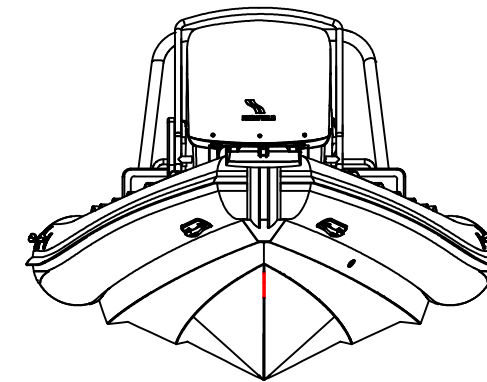

2023 SPORT 700

SPECIFICATIONS

SPECIFICATIONS AND MAXIMUM CAPACITIES (Subject to change without notice. Tolerances: dimensions ±2.5%, weights ±5%)

MODEL	ISO 6185 PART	ISO 6185	Passengers		#	Weight		Shaft	Outboard Engine		Sundeck		Rollbar		Tow post		Fuel tank Capacity		Wet Weight (Approximate) 250HP (186.5KW) +Fuel		AIR CHAMBERS	Pressure					
			KG	LB		KG	LB		KG	LB	KG	LB	KG	LB	KG	LB	KG	LB	KG	LB		PSI	BAR				
			KG	LB	KW	HP	KG	LB	KG	LB	KG	LB	KG	LB	KG	LB	L	GAL	KG	LB							
SP700	3	C	1503	3312	14	1050	2315	XL	186.5	250	312.5	689	1023	2255	9	19	24	53	/	/	285	75	1542	3400	6	3.63	0.25

Boat weight includes: console ,seat, Shower kit, Platform