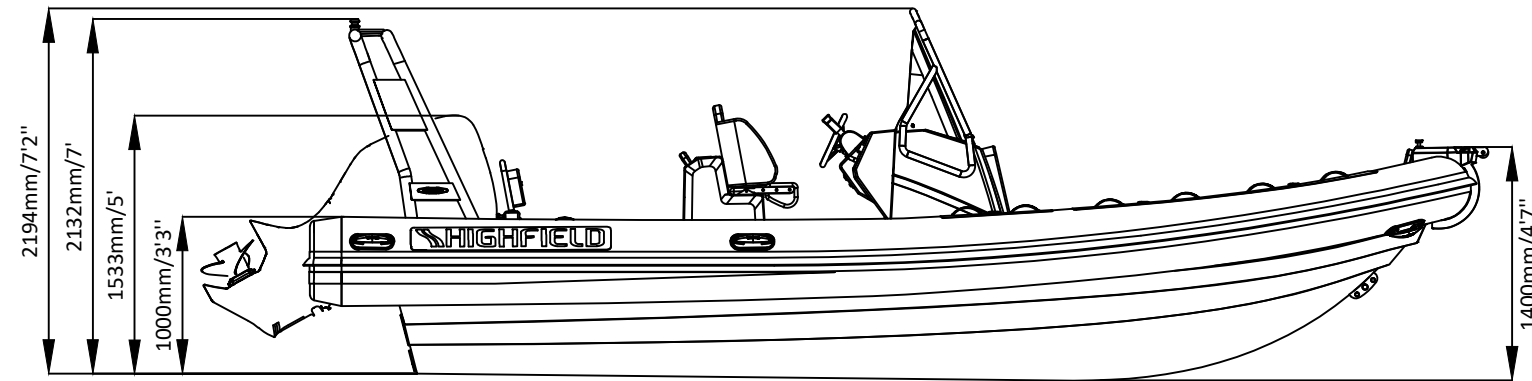

2023 SPORT 700

SPECIFICATIONS

SPECIFICATIONS AND MAXIMUM CAPACITIES (Subject to change without notice. Tolerances: dimensions ±2.5%, weights ±5%)

MODEL	ISO 6185 PART	ISO 6185	Passengers		#	Weight		Shaft	Outboard Engine		Sundeck		Rollbar		Tow post		Fuel tank Capacity		Wet Weight (Approximate) 250HP (186.5KW) +Fuel		AIR CHAMBERS	Pressure					
			KG	LB		KG	LB		KG	LB	KG	LB	KG	LB	KG	LB	KG	LB	KG	LB		PSI	BAR				
			KG	LB	KW	HP	KG	LB	KG	LB	KG	LB	KG	LB	KG	LB	L	GAL	KG	LB							
SP700	3	C	1503	3312	14	1050	2315	XL	186.5	250	312.5	689	1023	2255	9	19	24	53	/	/	285	75	1542	3400	6	3.63	0.25

Boat weight includes: console ,seat, Shower kit, Platform