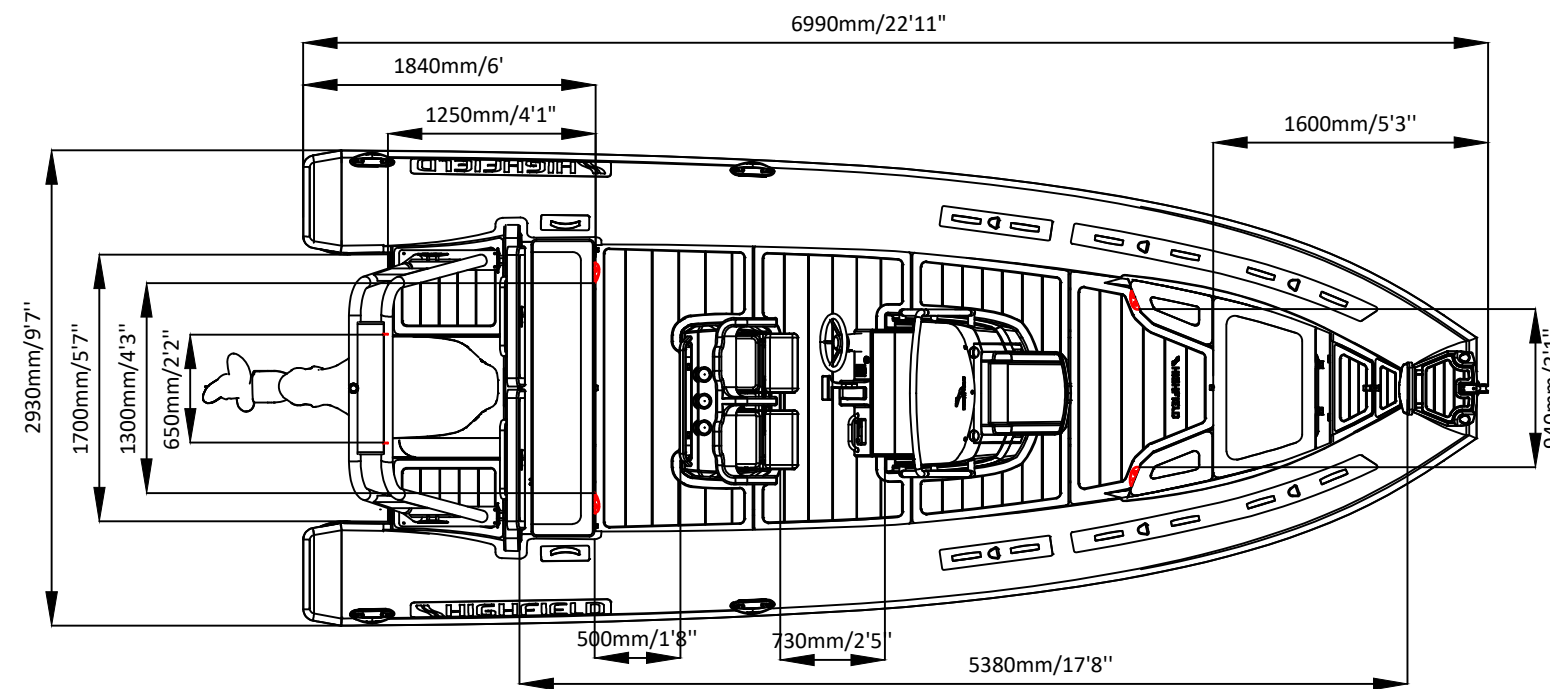

2023 SPORT 700

SPECIFICATIONS

SPECIFICATIONS AND MAXIMUM CAPACITIES (Subject to change without notice. Tolerances: dimensions ±2.5%, weights ±5%)

MODEL	ISO 6185 PART	ISO 6185	Passengers		#	Weight		Shaft	Outboard Engine		Sundeck		Rollbar		Tow post		Fuel tank Capacity		Wet Weight (Approximate) 250HP (186.5KW) +Fuel		AIR CHAMBERS	Pressure					
			KG	LB		KG	LB		KG	LB	KG	LB	KG	LB	KG	LB	KG	LB	KG	LB		PSI	BAR				
			KG	LB	KW	HP	KG	LB	KG	LB	KG	LB	KG	LB	KG	LB	L	GAL	KG	LB							
SP700	3	C	1503	3312	14	1050	2315	XL	186.5	250	312.5	689	1023	2255	9	19	24	53	/	/	285	75	1542	3400	6	3.63	0.25

Boat weight includes: console ,seat, Shower kit, Platform